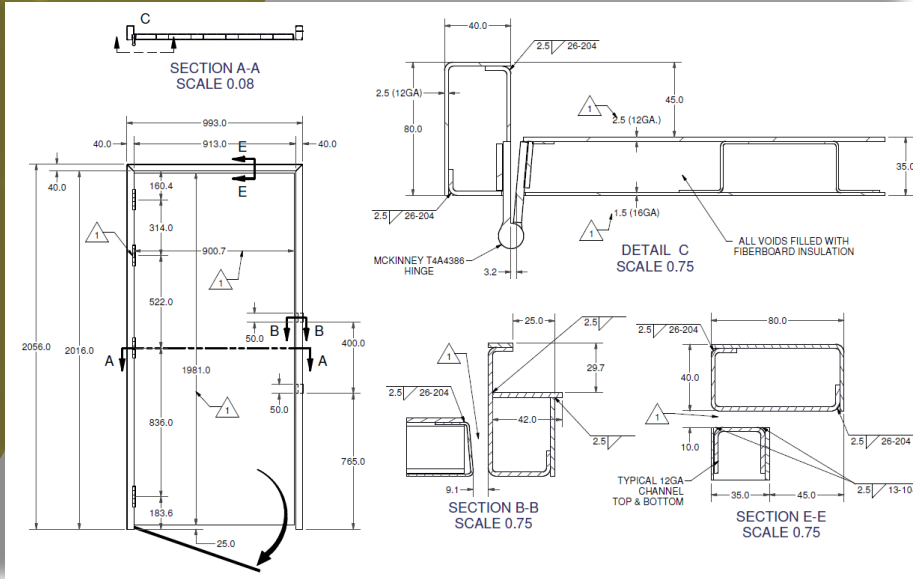

Ironman Experience

Hong Kong Disney

Custom Steel Doors

These were large, very custom built doors built for the Ironman Experience, Hong Kong Disney.

These doors were designed to appear as part of the wall and were covered in visual panels, but were completely operational.